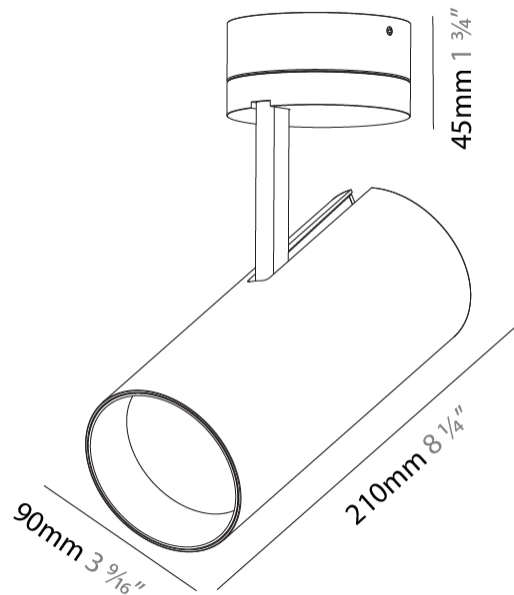

GENERAL

Series: Imagine
Subseries: Imagine 90
Partner: Prolicht
Division: Architectural
Installation: Surface
Product Type: Spots
Mounting Location: Ceiling
Light Distribution: Adjustable

PHYSICAL

Aperture Sizes - Downlights: 3"
Shape: Cylinder
Diameter (mm): 90
Diameter (in): 3 9/16
Height (mm): 210
Height (in): 8 1/4
Max. Overall Height (mm): 255
Max. Overall Height (in): 10 1/16
Weight (kg): 1.184
Weight (lbs): 2.60
Fixture Finish: SSR / BKV / CWI / CRY / HAB / UFT / ITA / RUA / FTG / MYG / LOD / PUS / FRO / FUP / KIA / POP / BLS / SPG / MEY / GOH / CHC / COM / ABZ / JAG / OBR / MOS / ROR
Fixture Material: Aluminum Die Cast

ELECTRICAL

Lamp Type: LED (Zhaga Standard)
Input Wattage (W): 28.6
Total Output Wattage (W): 26
Dimming: Tri-Mode (Non-Dimming and Phase Dimming (120Vac only) and 0-10V Dimming)
Driver Included: Yes
Driver Location: Integrated
Driver Type: Constant Current - Universal
Driver Class: Class 2
Input Voltage (V): 120 - 277
Constant Current (MA): 700

LED

Number of LEDs: 1
Color Temperature (°K): 2700 / 3000 / 3500 / 4000
Max. Delivered Lumen (lm): 2210 / 2270 / 2391 / 2440
CRI: >90 CRI
Lamp Life (hrs): 50000

OPTICAL

Reflector°: 18 / 26 / 40
Adjustability: Rotational 350°; Tilt 90°

RATINGS AND CERTIFICATIONS

Certified By: Certified for North American Standards
IP rating: IP20