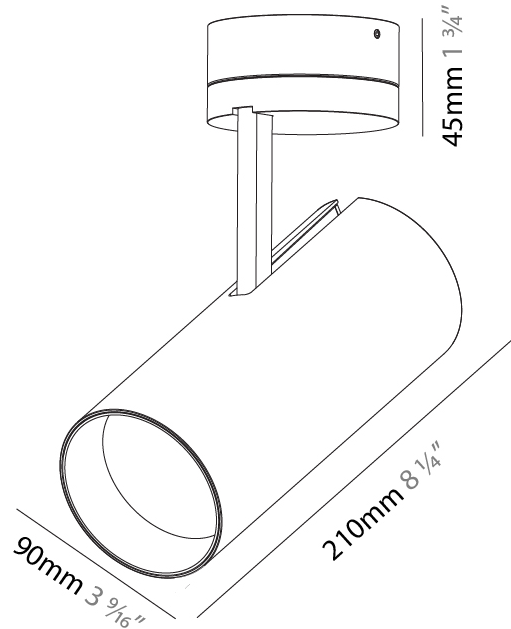

GENERAL

Series: Imagine
Subseries: Imagine 90
Partner: Prolicht
Division: Architectural
Installation: Surface
Product Type: Spots
Mounting Location: Ceiling
Light Distribution: Adjustable

PHYSICAL

Aperture Sizes - Downlights: 3"
Shape: Round
Diameter (mm): 90
Diameter (in): 3 9/16
Height (mm): 210
Height (in): 8 1/4
Max. Overall Height (mm): 255
Max. Overall Height (in): 10 1/16
Weight (kg): 1.184
Weight (lbs): 2.60
Fixture Finish: SSR / BKV / CWI / CRY / HAB / UFT / ITA / RUA / FTG / MYG / LOD / PUS / FRO / FUP / KIA / POP / BLS / SPG / MEY / GOH / CHC / COM / ABZ / JAG / OBR / MOS / ROR
Fixture Material: Aluminum Die Cast

ELECTRICAL

Lamp Type: LED (Zhaga Standard)
Input Wattage (W): 13.2 / 16.5
Total Output Wattage (W): 12 / 15
Dimming: Tri-Mode (Non-Dimming and Phase Dimming (120Vac only) and 0-10V Dimming)
Driver Included: Yes
Driver Location: Integrated
Driver Type: Constant Current - Universal
Driver Class: Class 2
Input Voltage (V): 120 - 277
Constant Current (MA): 350

LED

Number of LEDs: 1
Color Temperature (°K): 2700 / 3000 / 3500 / 4000
Max. Delivered Lumen (lm): 830 / 930 / 1009 / 1030
CRI: >90 CRI
Lamp Life (hrs): 50000

OPTICAL

Reflector°: 10
Adjustability: Rotational 350°; Tilt 90°

RATINGS AND CERTIFICATIONS

Certified By: Certified for North American Standards
IP rating: IP20