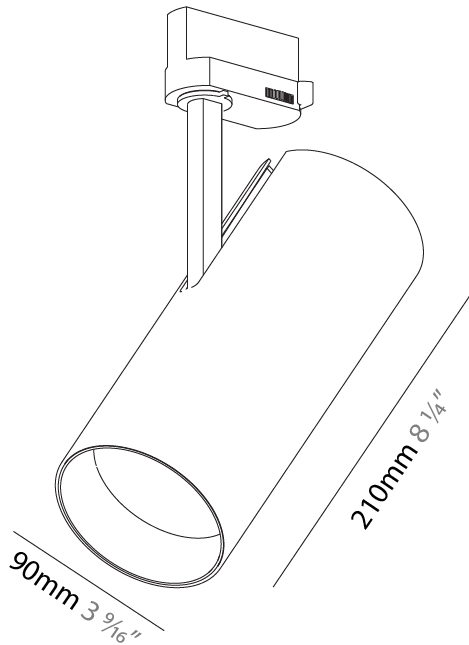

GENERAL

Series: Imagine
Subseries: Imagine 90
Partner: Prolicht
Division: Architectural
Installation: Track
Mounting Location: Ceiling
Light Distribution: Adjustable

PHYSICAL

Aperture Sizes - Downlights: 3"
Shape: Cylinder
Diameter (mm): 90
Diameter (in): 3 9/16
Height (mm): 210
Height (in): 8 1/4
Max. Overall Height (mm): 230
Max. Overall Height (in): 9 1/16
Weight (kg): 0.886
Weight (lbs): 1.95
Fixture Finish: SSR / BKV / CWI / CRY / HAB / UFT / ITA / RUA / FTG / MYG / LOD / PUS / FRO / FUP / KIA / POP / BLS / SPG / MEY / GOH / CHC / COM / ABZ / JAG / OBR / MOS / ROR
Fixture Material: Aluminum Die Cast

ELECTRICAL

Lamp Type: LED (Zhaga Standard)
Input Wattage (W): 26
Total Output Wattage (W): 23.6
Dimming: Tri-Mode (Non-Dimming and Phase Dimming (120Vac only) and 0-10V Dimming)
Driver Included: Yes
Driver Location: Integrated
Driver Type: Constant Current - Universal
Driver Class: Class 2
Input Voltage (V): 120 - 277
Constant Current (MA): 700

LED

Number of LEDs: 1
Color Temperature (°K): 2700 / 3000 / 3500 / 4000
Max. Delivered Lumen (lm): 2241 / 2388 / 2425 / 2509
Nominal Lumen (lm): 3112 / 3316 / 3368 / 3484
CRI: >90 CRI
Lamp Life (hrs): 50000

OPTICAL

Reflector: 16 / 26 / 34

RATINGS AND CERTIFICATIONS

Certified By: Certified for North American Standards
IP rating: IP20

90°

350°