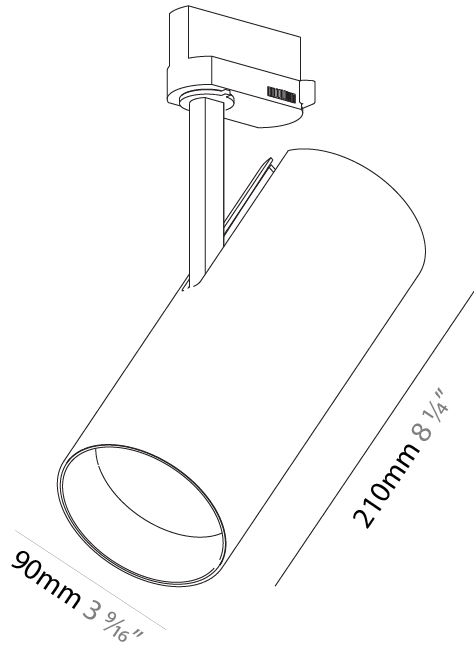

GENERAL

Series: Imagine
 Subseries: Imagine 90
 Partner: Prolicht
 Division: Architectural
 Installation: Track
 Mounting Location: Ceiling
 Light Distribution: Adjustable

PHYSICAL

Aperture Sizes - Downlights: 3"
 Shape: Cylinder
 Diameter (mm): 90
 Diameter (in): 3 9/16
 Height (mm): 210
 Height (in): 8 1/4
 Max. Overall Height (mm): 230
 Max. Overall Height (in): 9 1/16
 Weight (kg): 0.903
 Weight (lbs): 1.99
 Fixture Finish: SSR / BKV / CWI / CRY / HAB / UFT / ITA / RUA / FTG / MYG / LOD / PUS / FRO / FUP / KIA / POP / BLS / SPG / MEY / GOH / CHC / COM / ABZ / JAG / OBR / MOS / ROR
 Fixture Material: Aluminum Die Cast

OPTICAL

Reflector: 6
 Optic: Lens Pack - No Lens / Linear Spread Lens / Honeycomb / Spread Lens
 Adjustability: Rotational 350°; Tilt 90°

RATINGS AND CERTIFICATIONS

Certified By: Certified for North American Standards
 IP rating: IP20